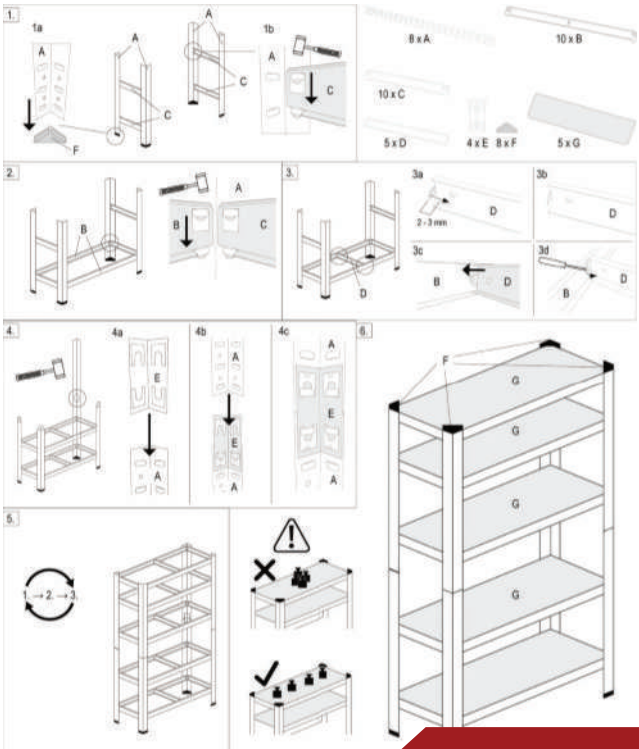

ANGLE IRON STORAGE STACKING FOLDING RACK WHITE

HW - 006762

PRODUCT DESCRIPTION

Dimension (450/900/1800mm)

Load capacity : 175kg/layer

Steel thickness : 0.63mm

MDF board thickness : 4 mm

MANUAL INSTRUCTION