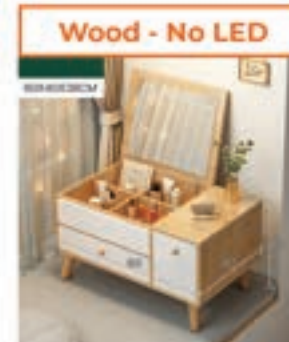

HD080

Fitur :

Penyimpanan berpartisi
Permukaan cermin HD, pencitraan yang jelas
Kaki segi delapan luar untuk dukungan kuat

Spesifikasi Bahan :

Medium Density Fiberboard

MAKE UP **DESK**

UKURAN

LED : (P)60cm X (L)40cm X (T)38cm (12.85kg)

No LED : (P)60cm X (L)40cm X (T)38cm (12.6kg)

WARNA

White

Wood