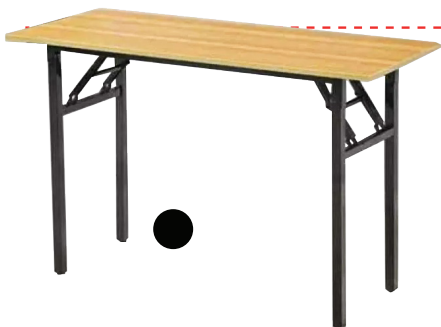

**MDF FOLDABLE DESK
KXY-FTE6-120 BLACK
60*120*75**

Meas.(mm)

Overall size : 600*1200*750mm

Weight(kgs)

N. W: 11.2KGS